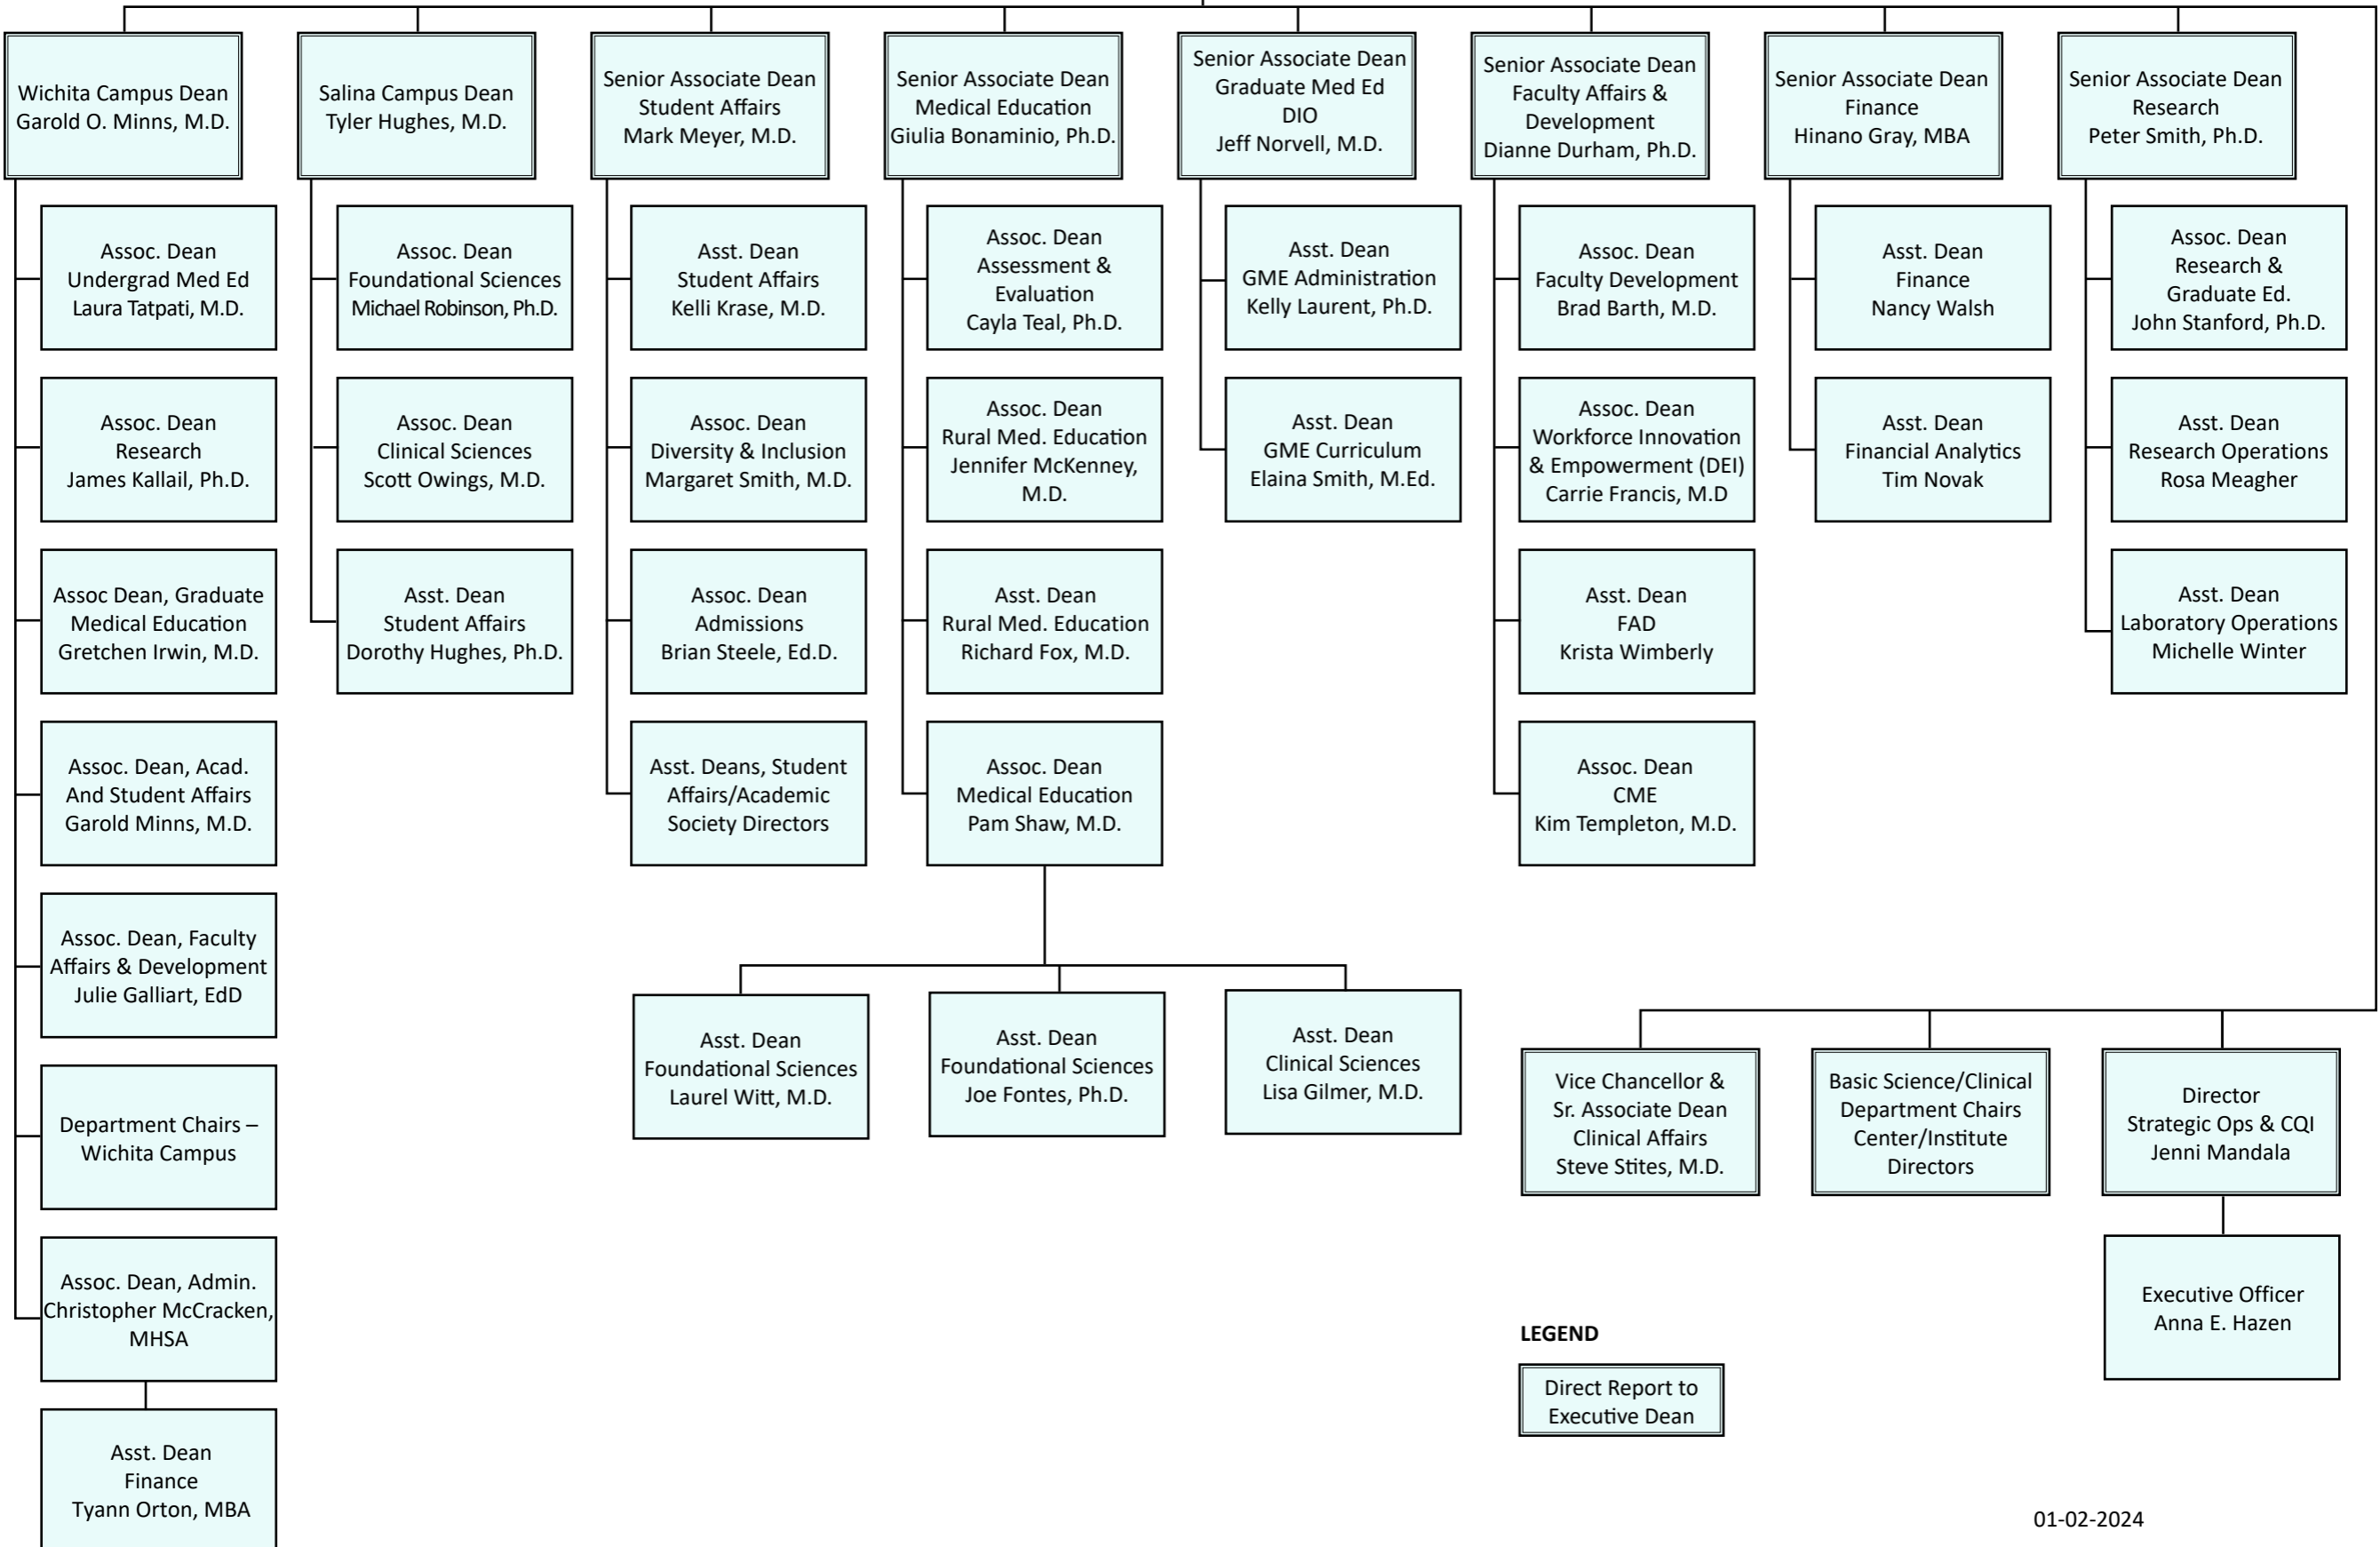

KU School of Medicine Executive Dean's Office Organizational Chart

Executive Dean
 KU School of Medicine
 Akinlolu O. Ojo, M.D., Ph.D., MBA

LEGEND
 Direct Report to Executive Dean