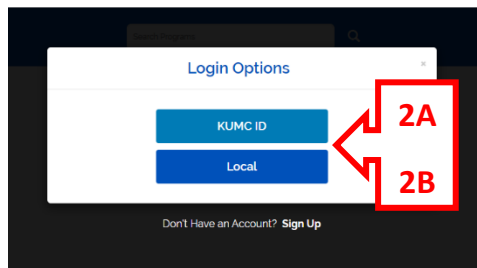

### How to Sign Into Kirmayer Portal Accounts

1. Log In at the following web address:  
[kirmayer.kumc.edu](http://kirmayer.kumc.edu)

**2A.** KUMC University Staff and Students will choose the **KUMC ID** and login using their KUMC username and password.