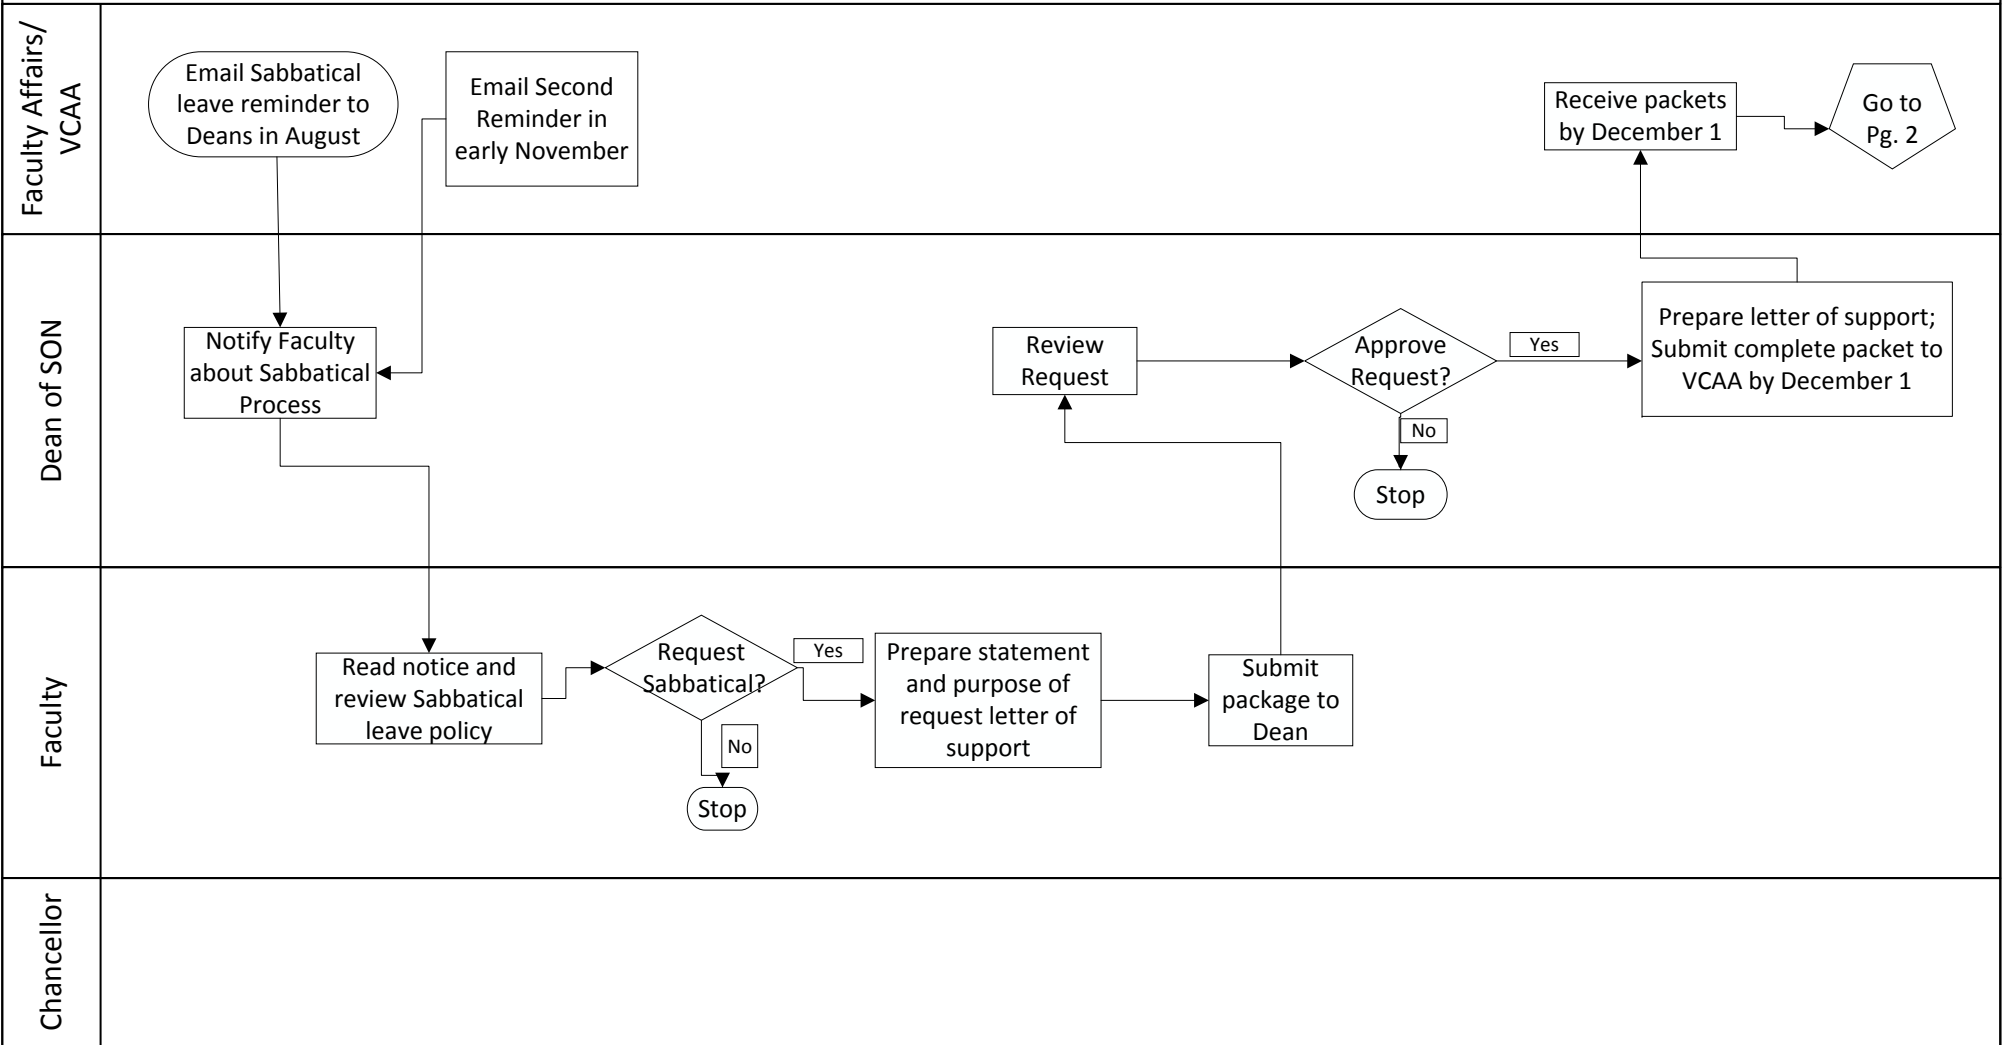

# Sabbatical Leave Process for School of Nursing Faculty December 1-July 1