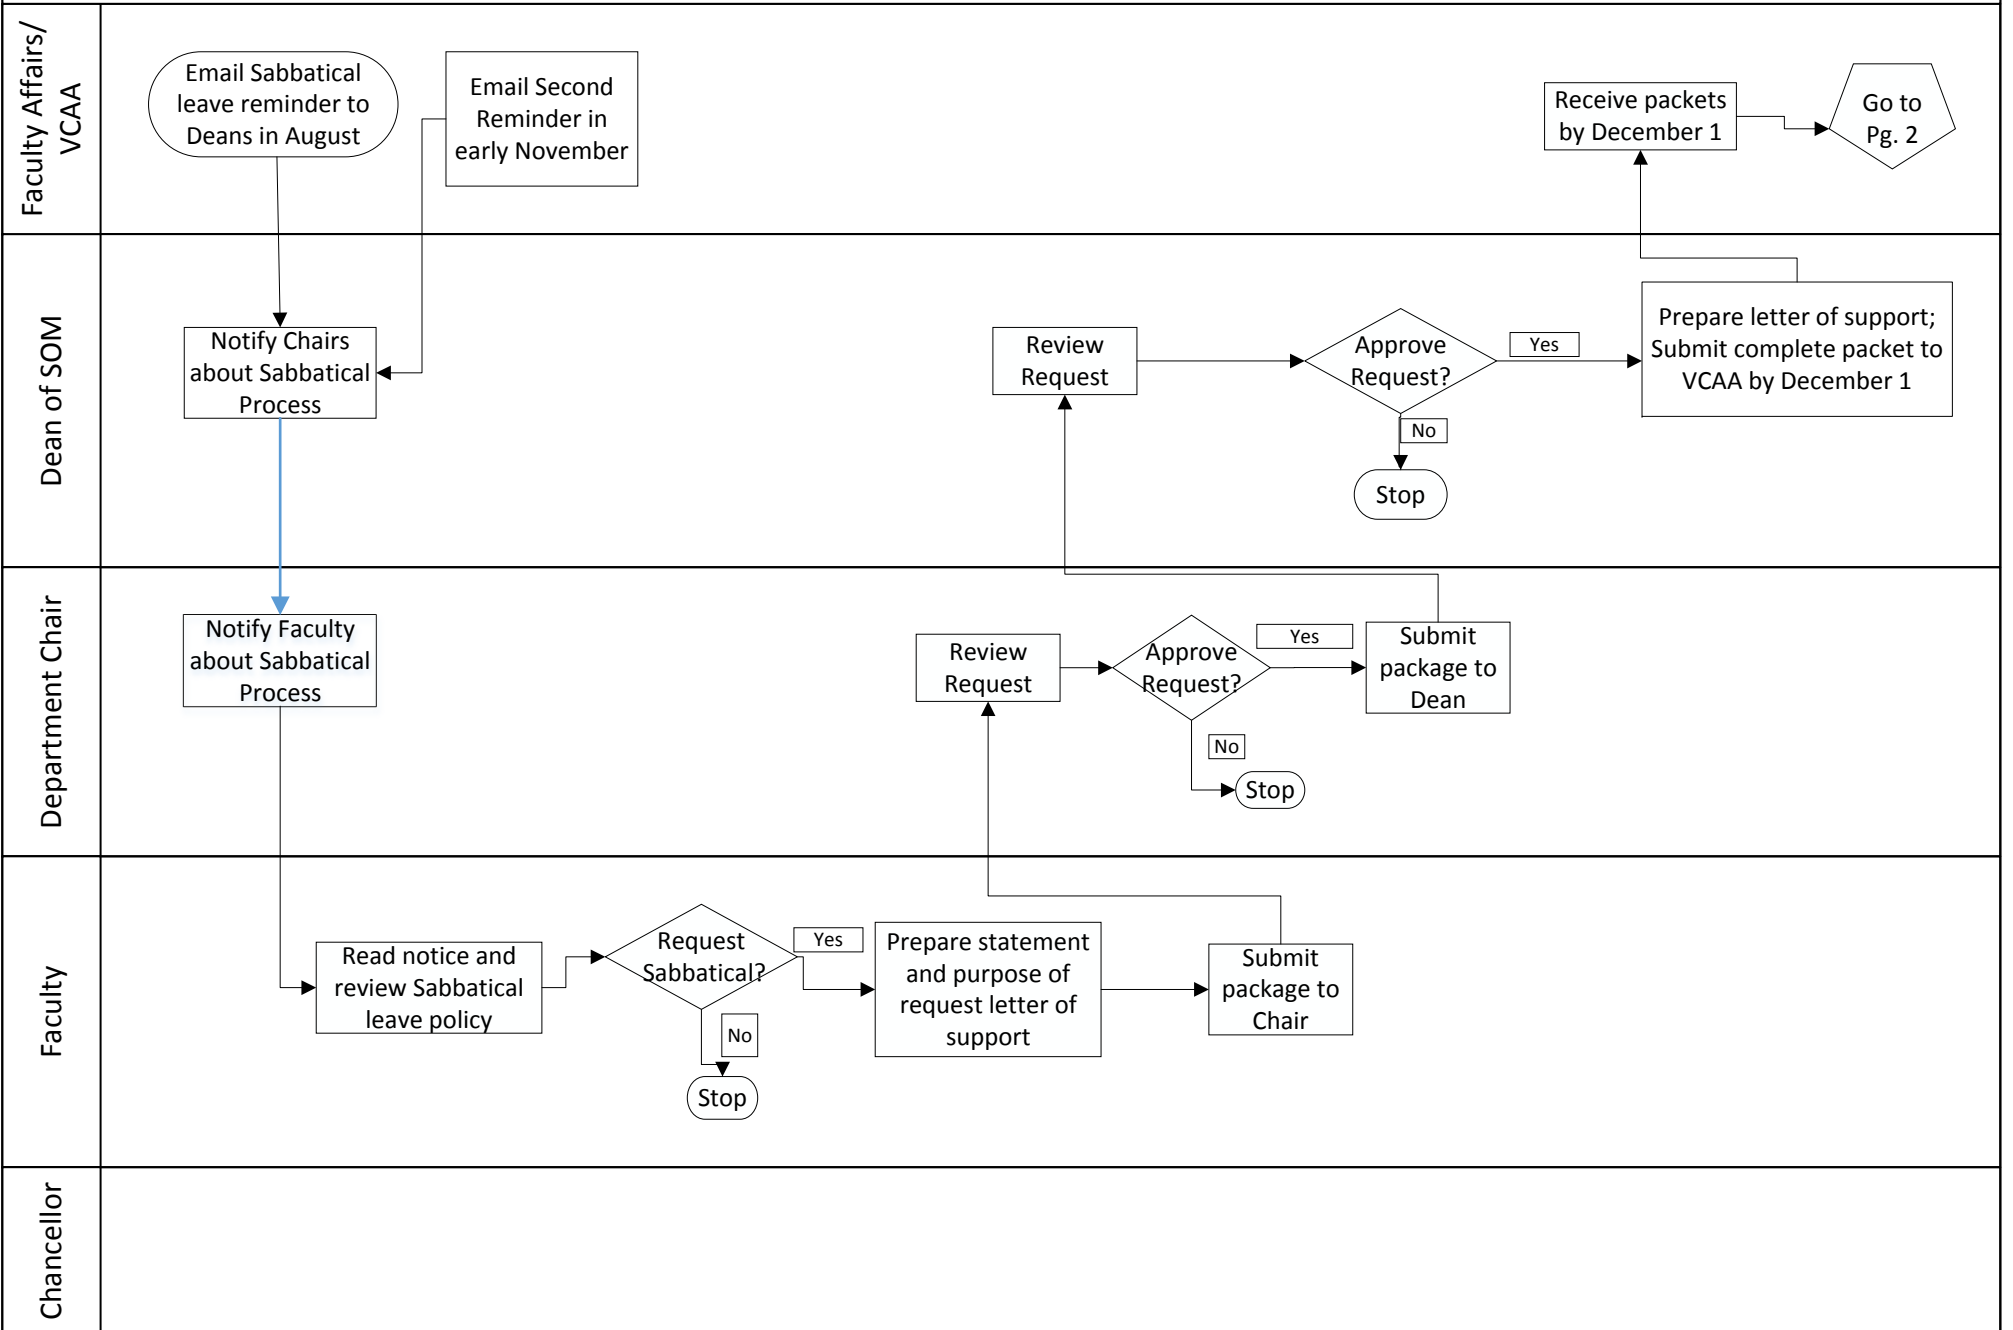

Sabbatical Leave Process for School of Medicine Faculty December 1-July 1

Sabbatical Leave Process for School of Medicine Faculty December 1-July 1