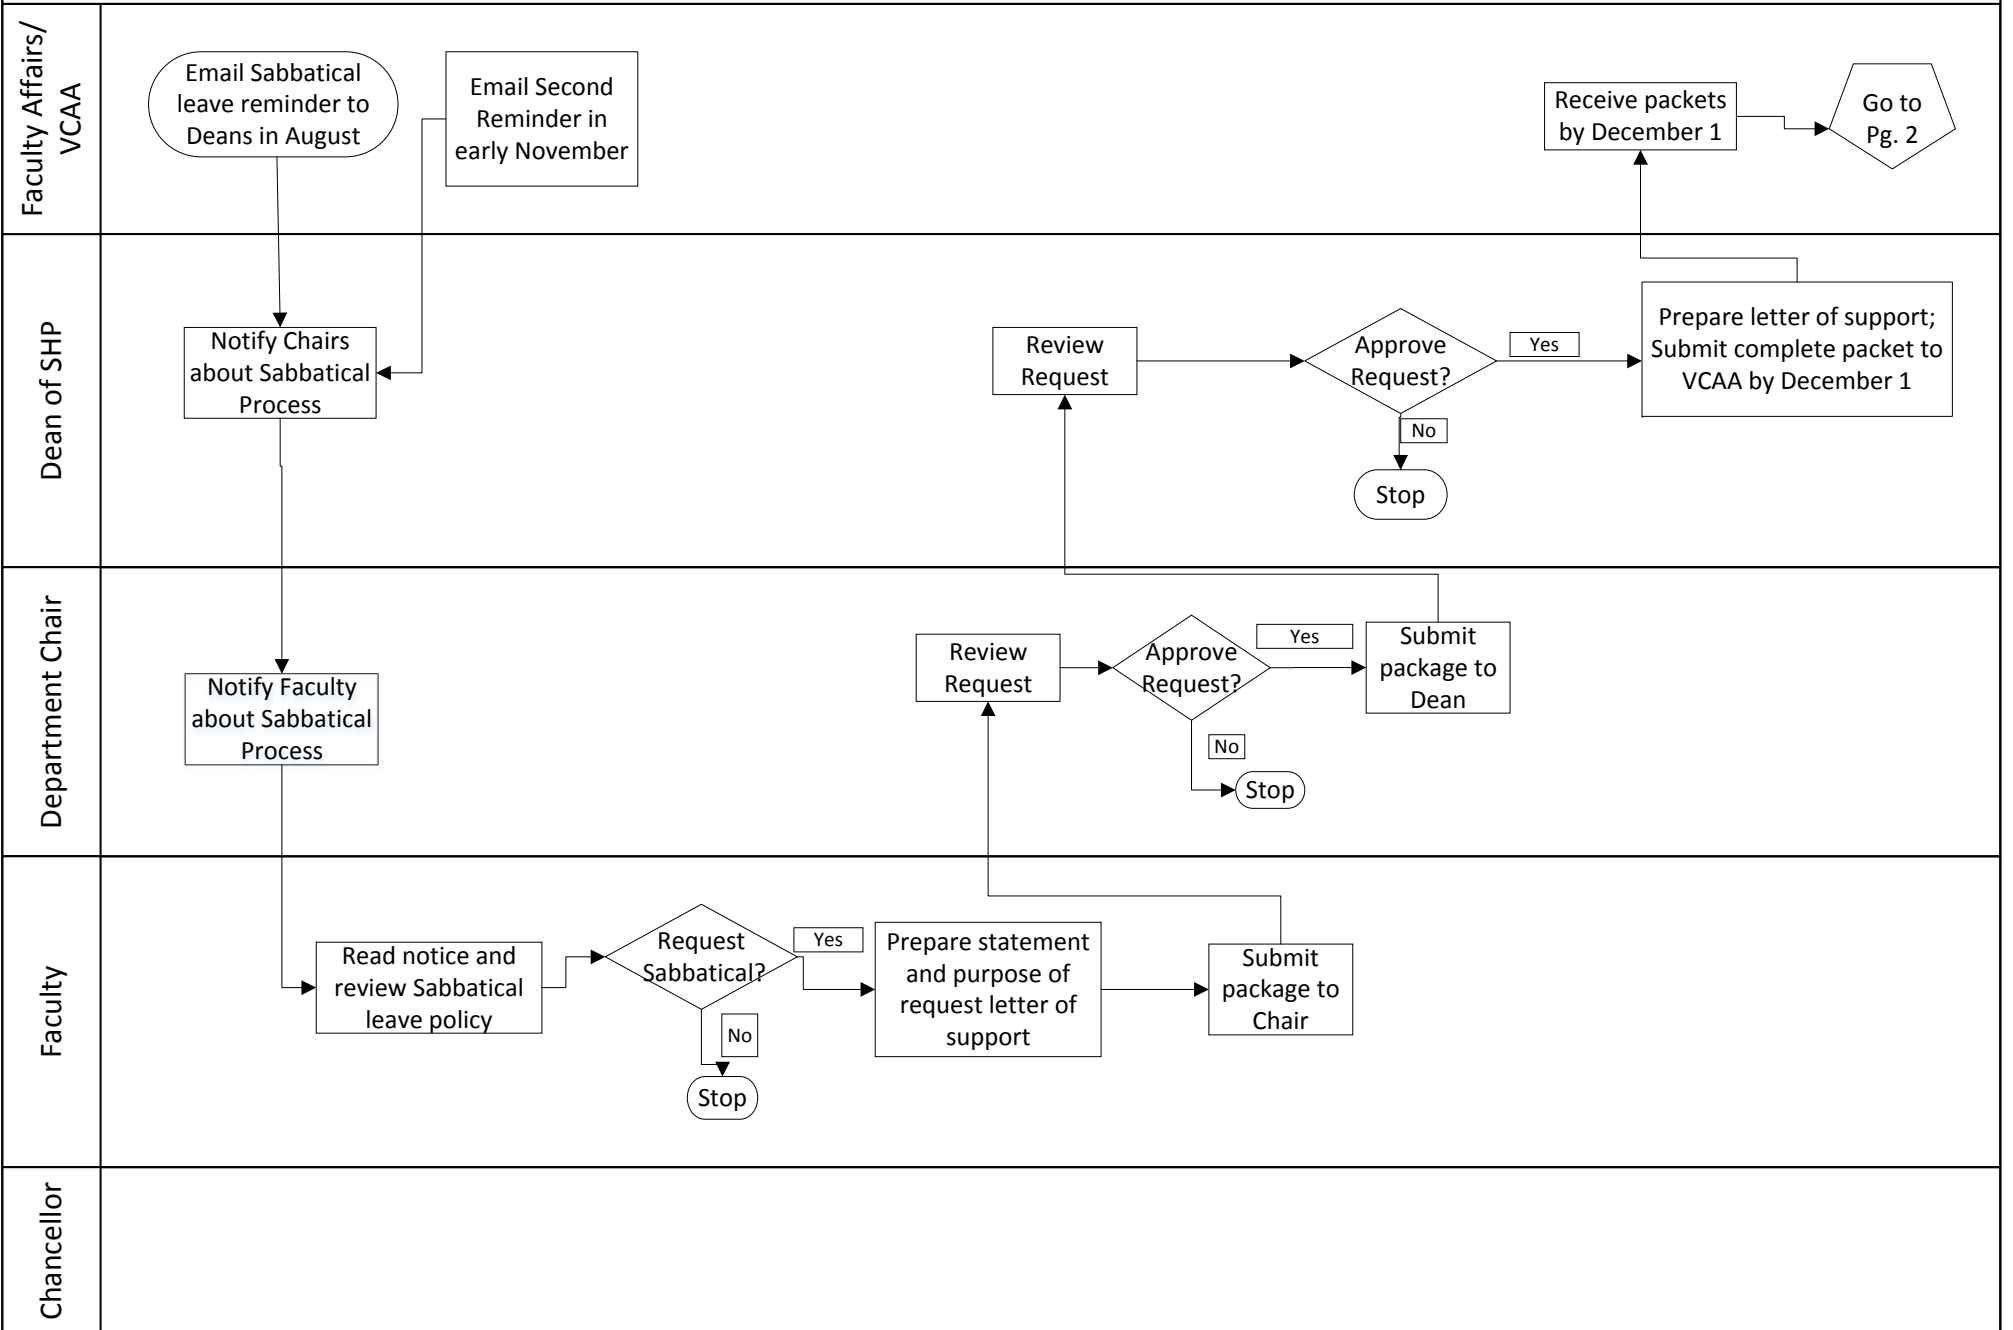

Sabbatical Leave Process for School of Health Professions Faculty December 1-July 1

Sabbatical Leave Process for School of Health Professions Faculty December 1-July 1