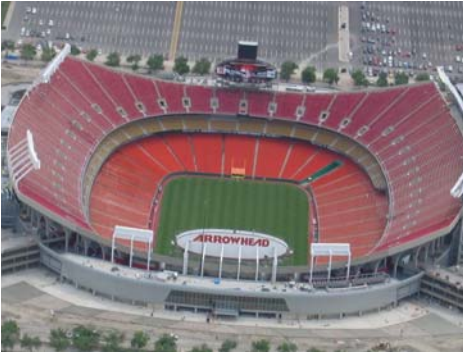

**DEPARTMENT OF EMERGENCY MEDICINE ■ PHOTOS TAKEN BY DR. JEFFREY NORVELL**

Arrowhead Stadium—KC Chiefs

Kansas Speedway

Country Club Plaza

Kauffman Stadium—KC Royals

KU Medical Center Campus

Aerial View of Kansas City, MO

KC T-Bones/N. League Pro Baseball

University of Kansas Hospital

Worlds of Fun