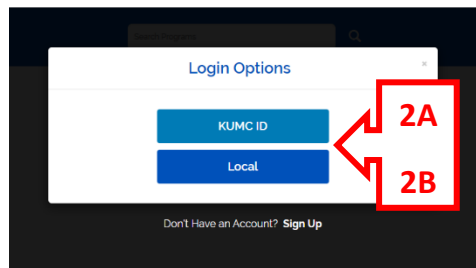

Kirmayer Fitness Center Using InnoSoft Fusion Online

How Sign In

1. Log In at the following web address:
kirmayer.kumc.edu

2A. KUMC University Staff and Students will choose the **KUMC ID** and login using their KUMC username and password.