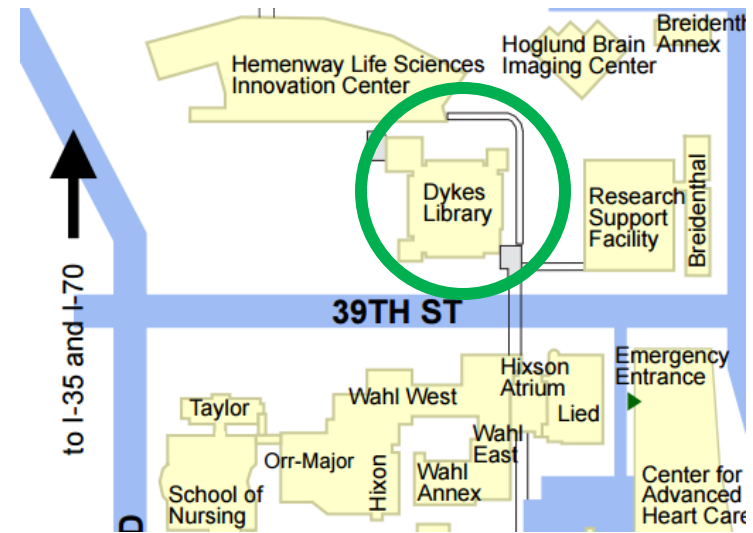

Counseling Support Services

Counseling Support can be found in the Student Center, at the corner of Rainbow and Olathe. If you enter where the green arrow is, walk towards the elevators. Next to the elevators is a door, proceed through the door and take an immediate left. Enter through the consecutive two doors to find G116 Student Center

Education Support and Writing Center

You can find Education Support and the Writing Center in G012 and G011b Dykes library, respectively. When you enter Dykes Library from the 39th St entrance, turn left at the doors and walk toward the restrooms/snack shop. The offices will be on your right.