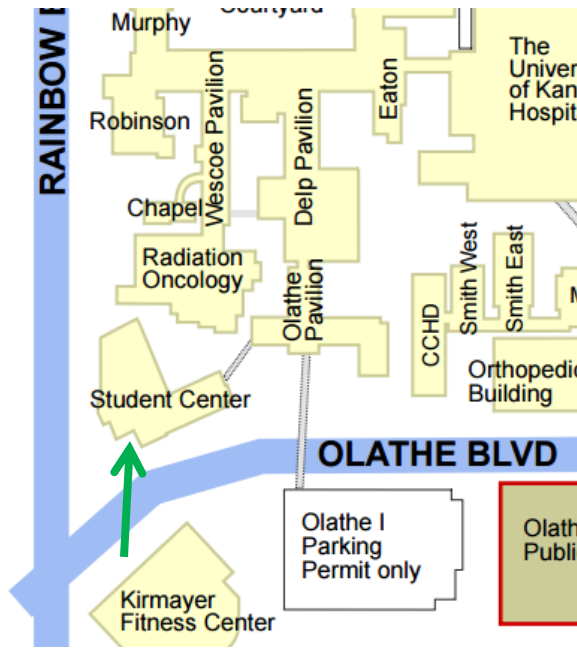

Counseling Support Services

Counseling Support can be found in the Student Center, at the corner of Rainbow and Olathe. If you enter where the green arrow is, walk towards the elevators. Next to the elevators is a door, proceed through the door and take an immediate left. Enter through the consecutive two doors to find G116 Student Center

Education Support and Writing Center

You can find Education Support and the Writing Center in G012 and G011b Dykes library, respectively. When you enter Dykes Library from the 39th St entrance, turn left at the doors and walk toward the restrooms/snack shop. The offices will be on your right.